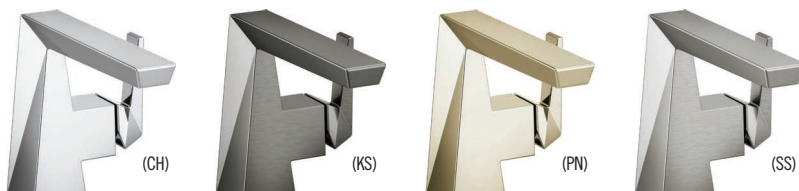

(CH) CHROME
(KS) BLACK STAINLESS
(PN) POLISHED NICKEL
(SS) BRILLIANCE® STAINLESS