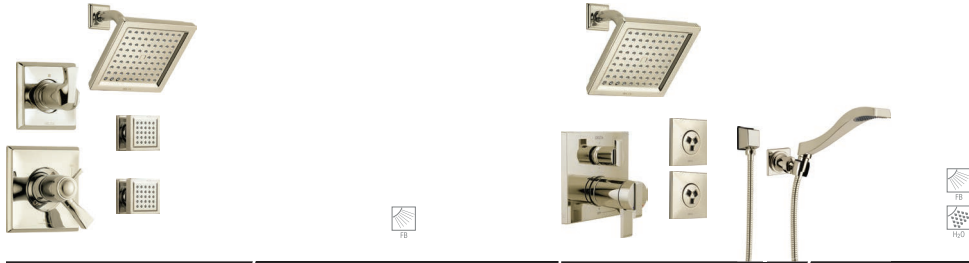

Custom Shower

TempAssure 17T Series
Shower Trim featuring
Raincan Touch-Clean
Shower Head
T17T251-PN

MultiChoice® Rough
R10000-UNBXHF
(not shown)

3-Setting Diverter Trim
T11851-PN

3 or 6-Setting Diverter Rough
R11000 (not shown)
Touch-Clean Body Sprays
50150-PN

Custom Shower

TempAssure 17T Series
Valve Trim with 6-Setting
Integrated Diverter
T27T967-PN

MultiChoice Integrated
Diverter Rough
R22000 (not shown)

6½" Raincan Single-Setting
Shower Head
52283-PN

7" Shower Arm
RP40593PN

Shower Flange
RP51034PN

Single-Setting Wall-Mount
Hand Shower
55051-PN

Wall Elbow
50570-PN

HydraChoice® Body
Spray System
T50210-PN

H₂Okinetic Soothing
Spray Head
SH5003-PN

HydraChoice Body
Spray System Rough
R50200 (not shown)

WaterSense® icons shown on this page apply only to the shower heads and hand showers within the product grouping.