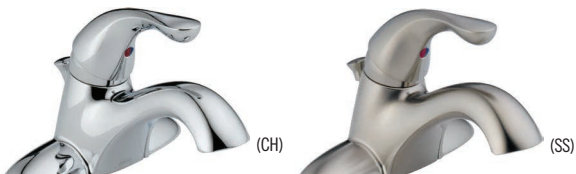

(CH) CHROME
(SS) BRILLIANCE® STAINLESS