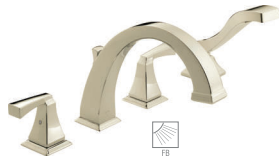

3-Hole Roman Tub
T2751-PN
R2707 (not shown)

4-Hole Roman Tub with
Hand Shower
T4751-PN
R4707 (not shown)

75124-PN 24" Towel Bar
75135-PN Double Robe
Hook
75146-PN Towel Ring
75150-PN Pivoting Tissue
Holder