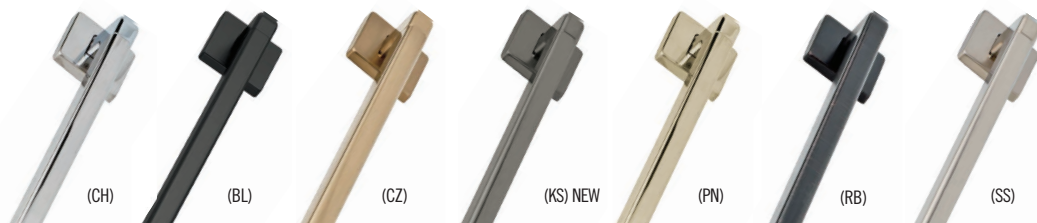

- (CH) CHROME
- (BL) MATTE BLACK
- (CZ) CHAMPAGNE BRONZE™
- (KS) BLACK STAINLESS
- (PN) POLISHED NICKEL
- (RB) VENETIAN BRONZE®
- (SS) BRILLIANCE® STAINLESS