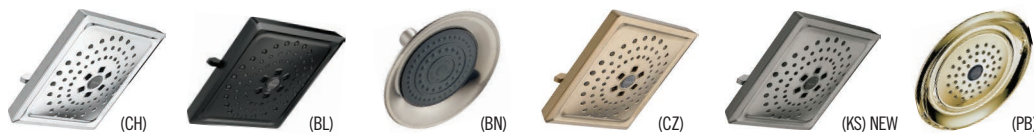

All products on opposite page are shown in Chrome and come without wall elbow, shower arm and flange, unless indicated otherwise.

51361
Shown in Chrome

SHOWER HEADS

57190-PN25-L
Shown in Polished Nickel

All products on opposite page are shown in Chrome and come without shower arm and flange, unless indicated otherwise.