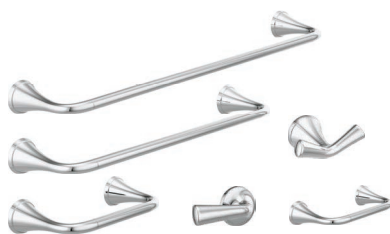

73308 8" Towel Bar
73318 18" Towel Bar
73324 24" Towel Bar
73335 Double Robe Hook
73350 Pivoting Tissue Holder
73360 Universal Tank Lever