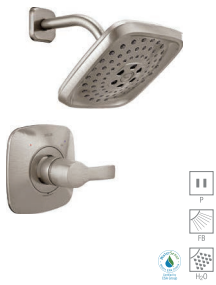

Wall-Mount Tub Filler
T5776-SSWL
R3500-WL (not shown)
Finishes: CH, SS

75218-SS 18" Towel Bar
75225-SS 24" Double
Towel Bar

75235-SS Double
Robe Hook
75260-SS Universal
Tank Lever

Monitor® 14 Series Shower with H₂Okinetic® Raincan 3-Setting Shower Head T14252-SS R10000-UNBX (not shown)