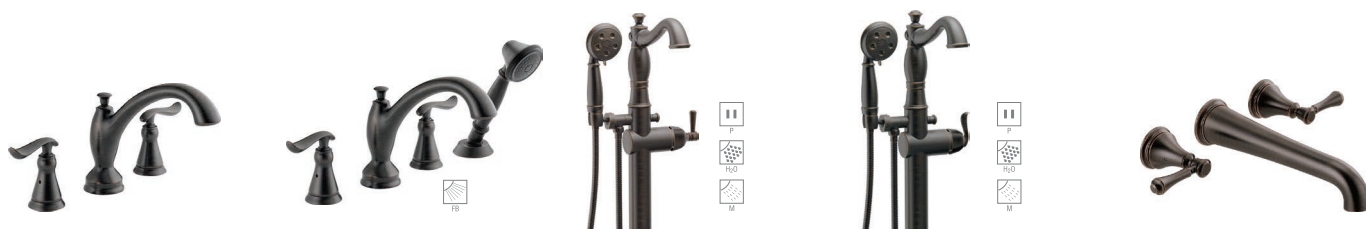

4-Hole Roman Tub
with Hand Shower
T4793-RB
R4707 (not shown)
Finishes: CH, RB, SS

Single Handle
594-RBMPU-DST
Optional escutcheon included

Single Handle Vessel
794-RB-DST

4" Centerset
2594-RBMPU-DST

8" Widespread
3594-RBMPU-DST