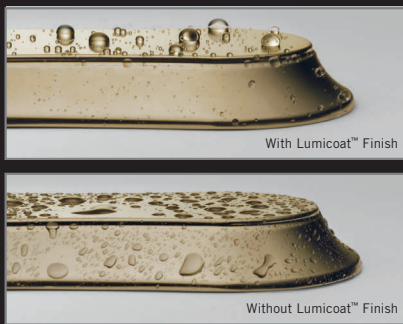

LUMICOAT™ FINISHES

Delta Lumicoat finishes easily wipe clean without the need for cleaners or chemicals and are guaranteed to resist mineral buildup and hard water stains. The ultra-sleek surface repels liquids, resisting water spots and staying cleaner longer, so your faucet stays beautiful.