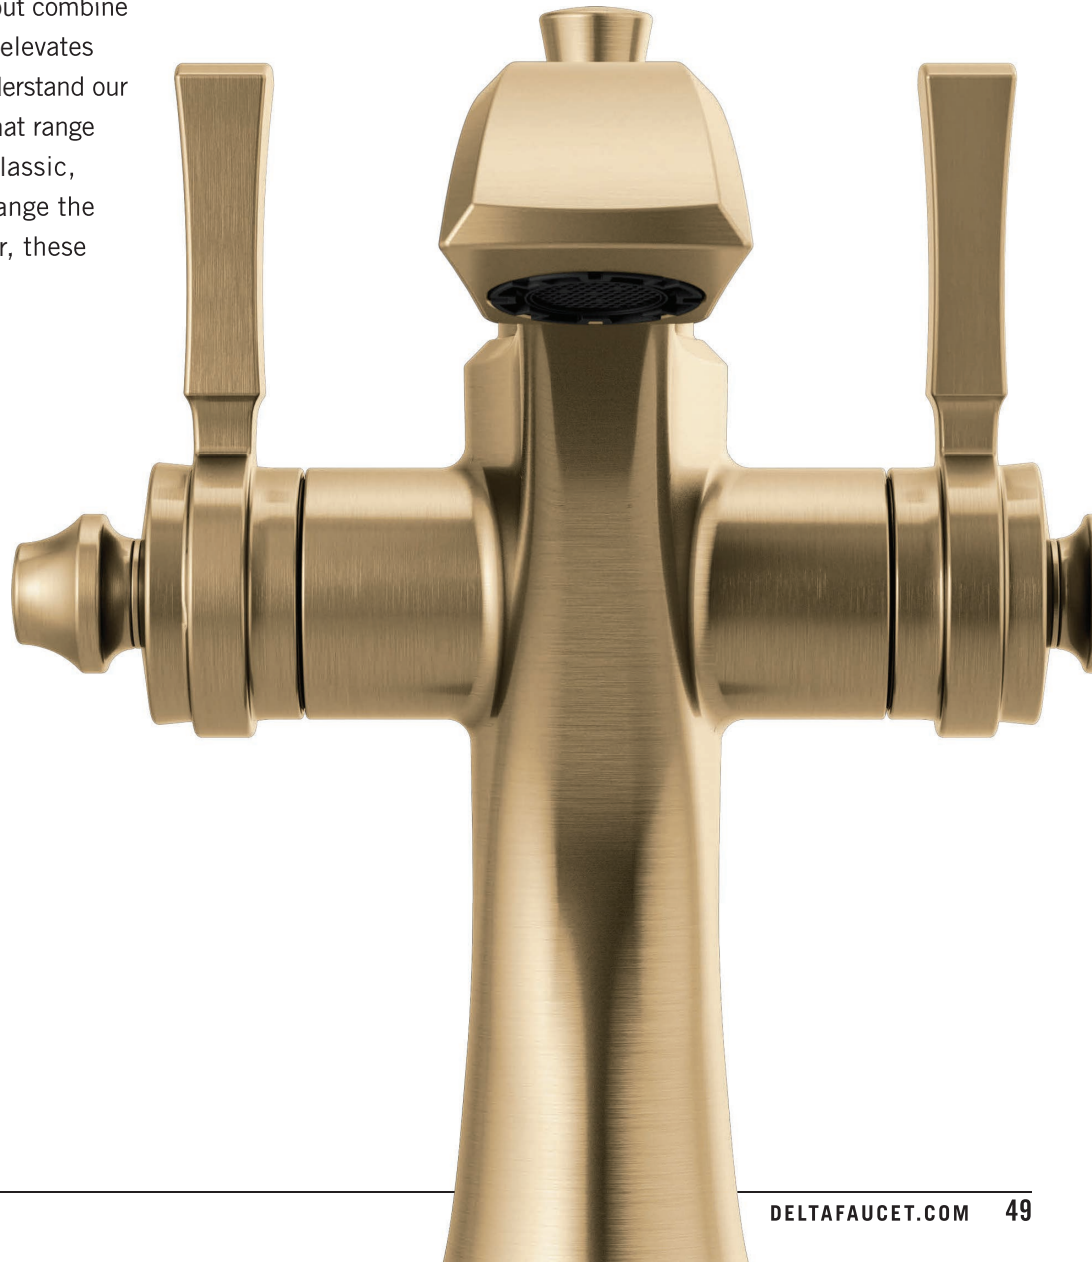

STYLE THAT'S SMARTER.

Looks aren't everything, but combine them with function that elevates your lifestyle and you understand our philosophy. With styles that range from contemporary to classic, and innovations that change the way we experience water, these faucets redefine beauty.