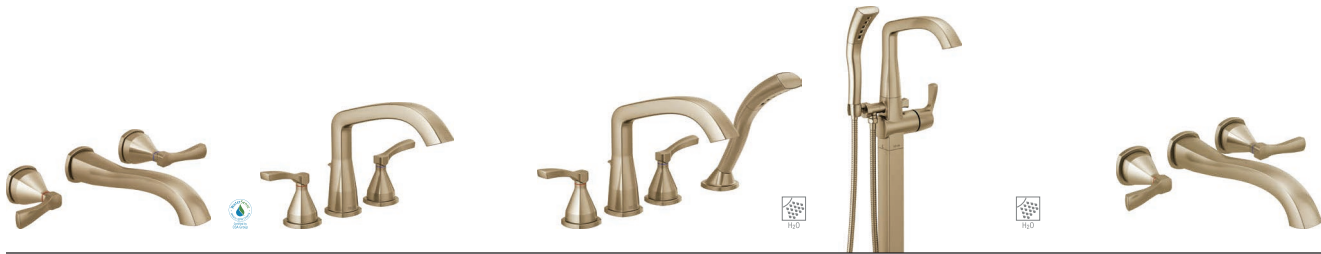

Two Handle Wall-Mount Bathroom Faucet with Lever Handles
T3576LF-CZWL R3500-WL (not shown)

3-Hole Roman Tub with Lever Handles
T2776-CZ R2707 (not shown)

4-Hole Roman Tub with Lever Handles and H₂Okinetic® Hand Shower
T4776-CZ R4707 (not shown)

Floor-Mount Tub Filler with Lever Handle and H₂Okinetic Hand Shower
T4776-CZFL R4700-FL (not shown)

Wall-Mount Tub Filler with Lever Handles
T5776-CZWL R3500-WL (not shown)