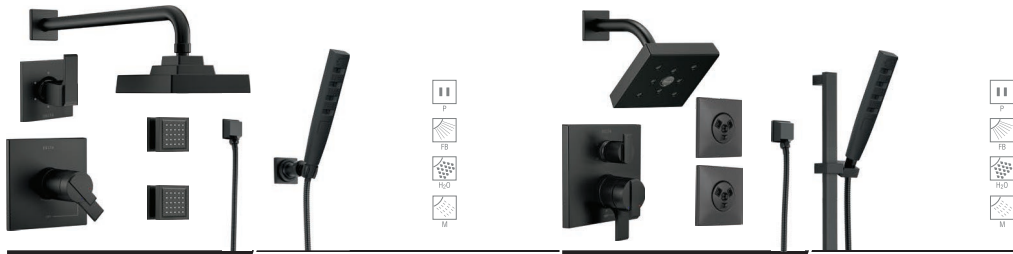

Custom Shower

TempAssure 17T Series
Shower Trim featuring
H₂Okinetic Raincan
Shower Head
T17T267-BL

MultiChoice® Rough
R10000-UNBXHF (not shown)

6-Setting Diverter Trim
T11967-BL

3 or 6-Setting Diverter Rough
R11000 (not shown)

H₂Okinetic 4-Setting
Wall-Mount Hand Shower
55140-BL

Wall Elbow
50570-BL

Touch-Clean® Body Sprays
50150-BL

Custom Shower

Monitor 17 Series
Valve Trim with 6-Setting
Integrated Diverter
T27967-BL

MultiChoice Integrated
Diverter Rough
R22000 (not shown)

H₂Okinetic 6" Raincan
Shower Head
RP70171-BL20

5 1/2" Shower Arm
RP6023BL

Shower Flange
RP51034BL

H₂Okinetic 4-Setting Hand
Shower with Slide Bar
51140-BL

Wall Elbow
50570-BL

HydraChoice® Body
Spray System
T50210-BL

H₂Okinetic Massaging
Spray Head
SH5005-BL

HydraChoice Body Spray
System Rough
R50200 (not shown)

WaterSense® icons shown on this page apply only to the shower heads and hand showers within the product grouping.